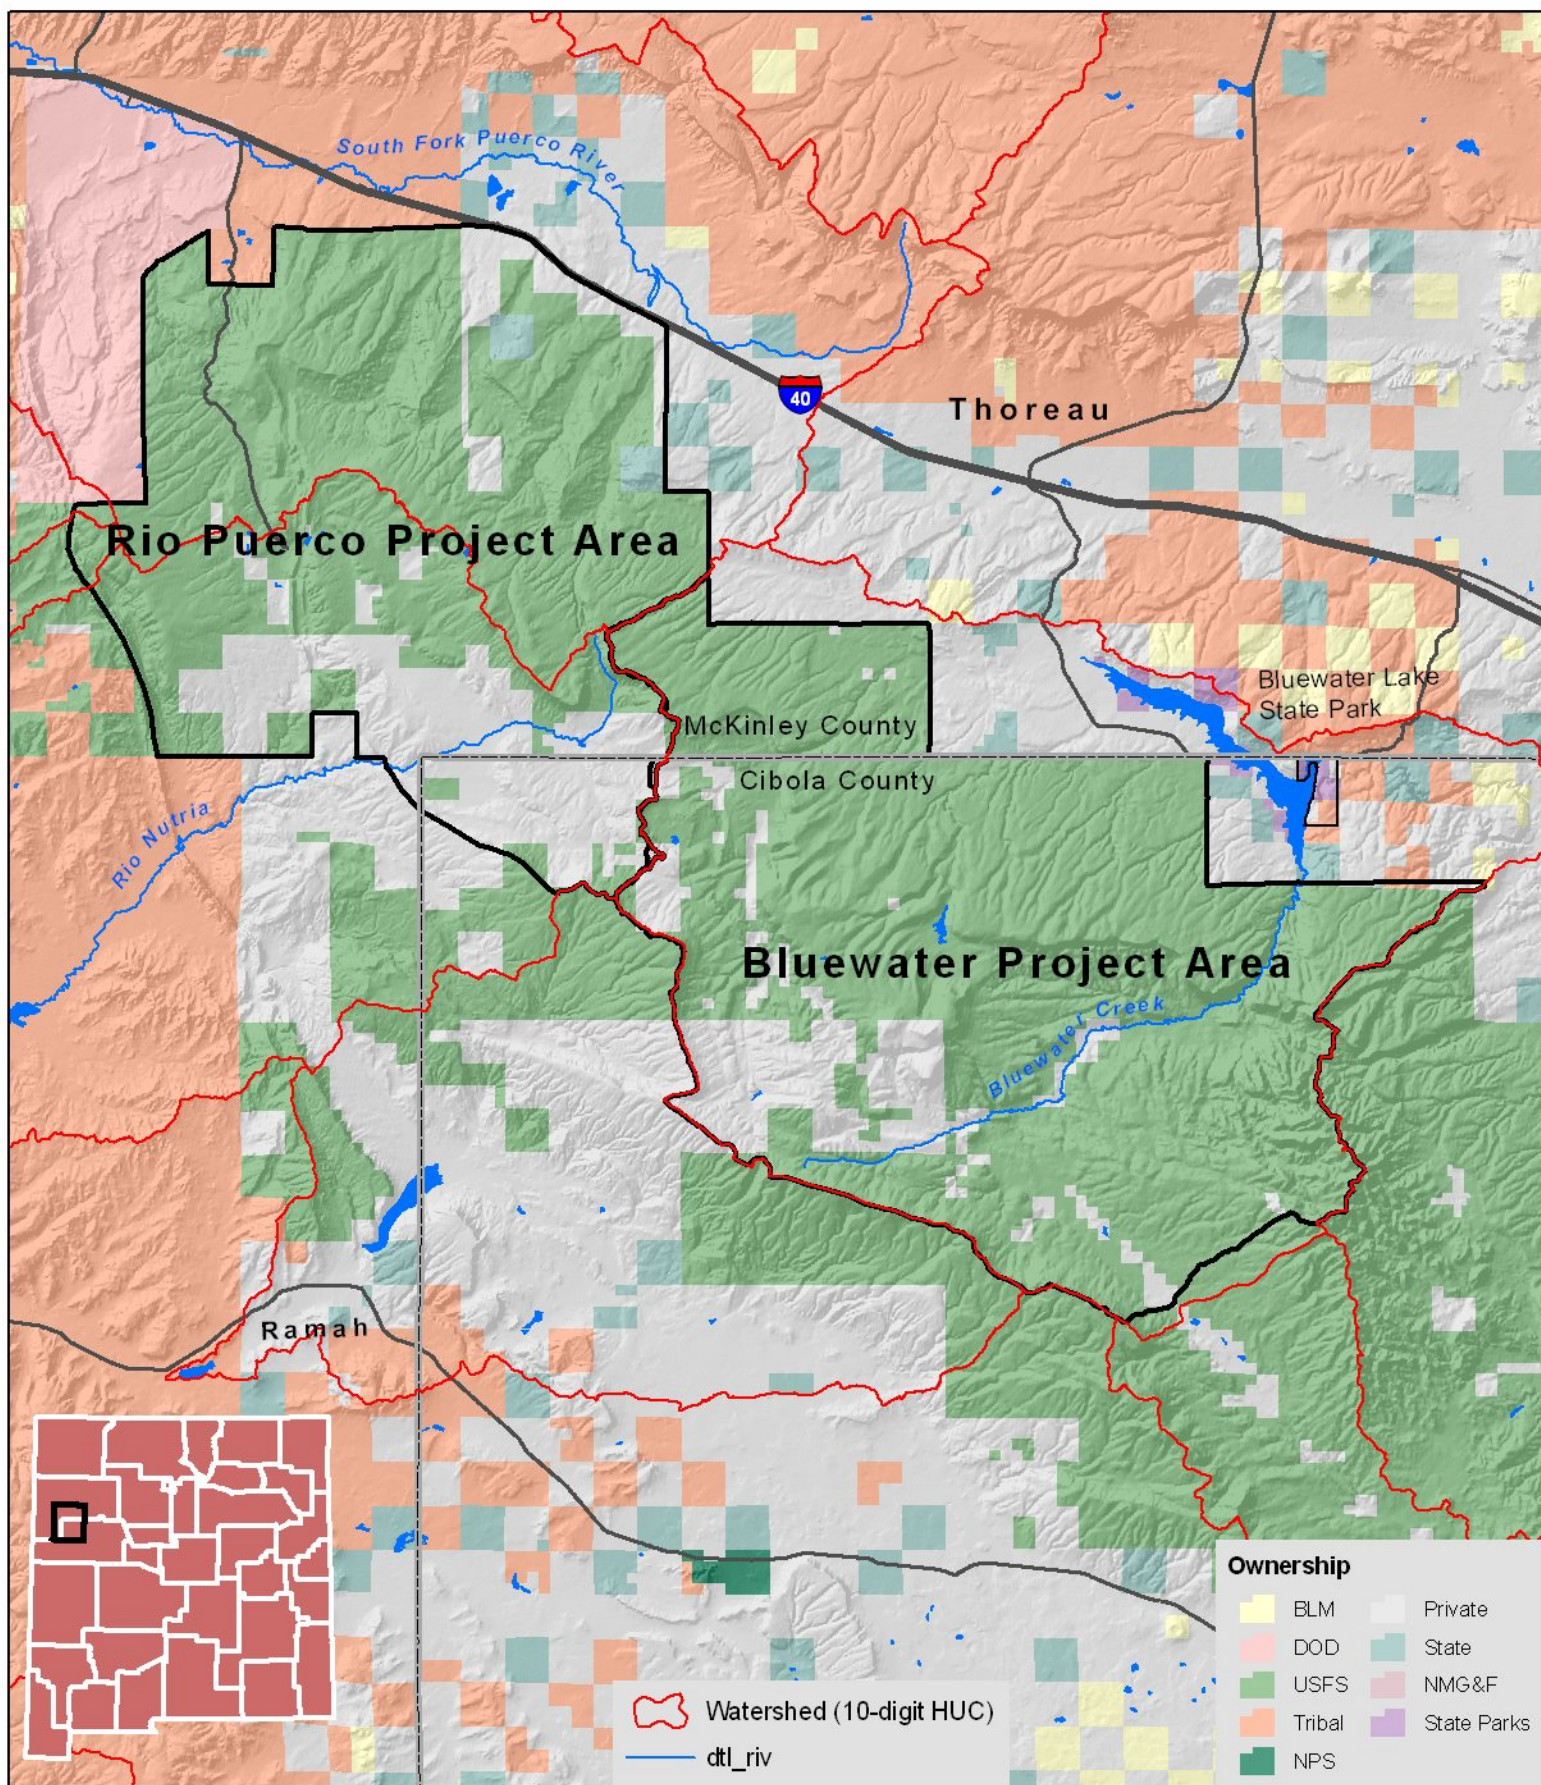

Zuni Mountains CFLRA Project Area

Source:
Project area boundary and ownership,
USFS Cibola NF, 2010.

**New Mexico
Forest and
Watershed
Restoration
Institute**